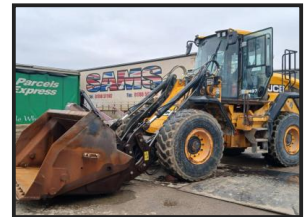

UK PLANT

JCB 437

£29,750.00

JCB 437 Wastemaster High Tip Loading Shovel with Tip Toe Bucket, air conditioning, T4 engine, 50 percent tyres, 6600 hours, £29750 plus vat

Product Details

Category/Type	Plant
Make	JCB
Model	437
Year	2019
Hours	6600