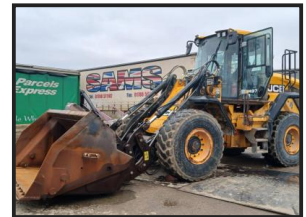

## JCB 437

**£29,750.00**

JCB 437 Wastemaster High Tip Loading Shovel with Tip Toe Bucket, air conditioning, T4 engine, 50 percent tyres, 6600 hours, £29750 plus vat

### Product Details

<b>Category/Type</b>	<b>Plant</b>
<b>Make</b>	<b>JCB</b>
<b>Model</b>	<b>437</b>
<b>Year</b>	<b>2019</b>
<b>Hours</b>	<b>6600</b>

Stone Arrow Farm, Peopleton, Pershore, Worcestershire WR10 2DZ