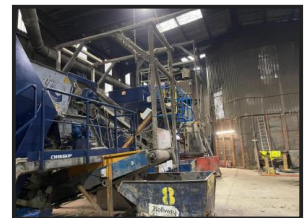

UK PLANT

Lindner Complete SRF production line

£POA

2011 Lindner complete srf production line including:

- lindner jupiter 1800 pre shredder
- Overband magnet
- Non ferrous Eddy current separator
- Linder heavy fraction separator (wind-shifter)
- Full dust extraction system

Product Details	
Category/Type	Crushers & Screeners
Make	Lindner
Model	Complete SRF production line
Year	2011
Hours	-

It is in very good condition, recently fully inspected by main dealers

£POA

Stone Arrow Farm, Peopleton, Pershore, Worcestershire WR10 2DZ