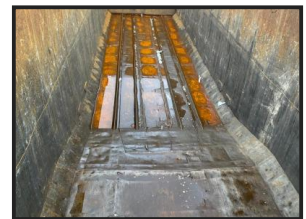

UK PLANT

ROTHDEAN STEEL TIPPING TRL

£6,750.00

2008 Rothdean Steel body tipping trailer,

Mot till September 25,
Good tyres, ROR axle,
50 50 gull wing sheeting system,

In use every day. £6750 plus vat

Product Details

Product Details	
Category/Type	Trailers
Make	ROTHDEAN
Model	STEEL TIPPING TRL
Year	2008
Hours	-

Stone Arrow Farm, Peopleton, Pershore, Worcestershire WR10 2DZ

Tel: +44 (0)1386 561827

www.uk-plant.co.uk john@uk-plant.co.uk