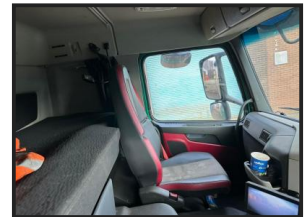

UK PLANT

VOLVO FM TIPPER

£17,500.00

2015 Volvo FM 8X4 Tipper, Sleeper cab, weyloader, full camera system, auto sheet, fully insulated tarmac spec body, long mot, £17500 plus vat

Product Details

Category/Type	Trucks
Make	VOLVO
Model	FM TIPPER
Year	2015
Hours	-